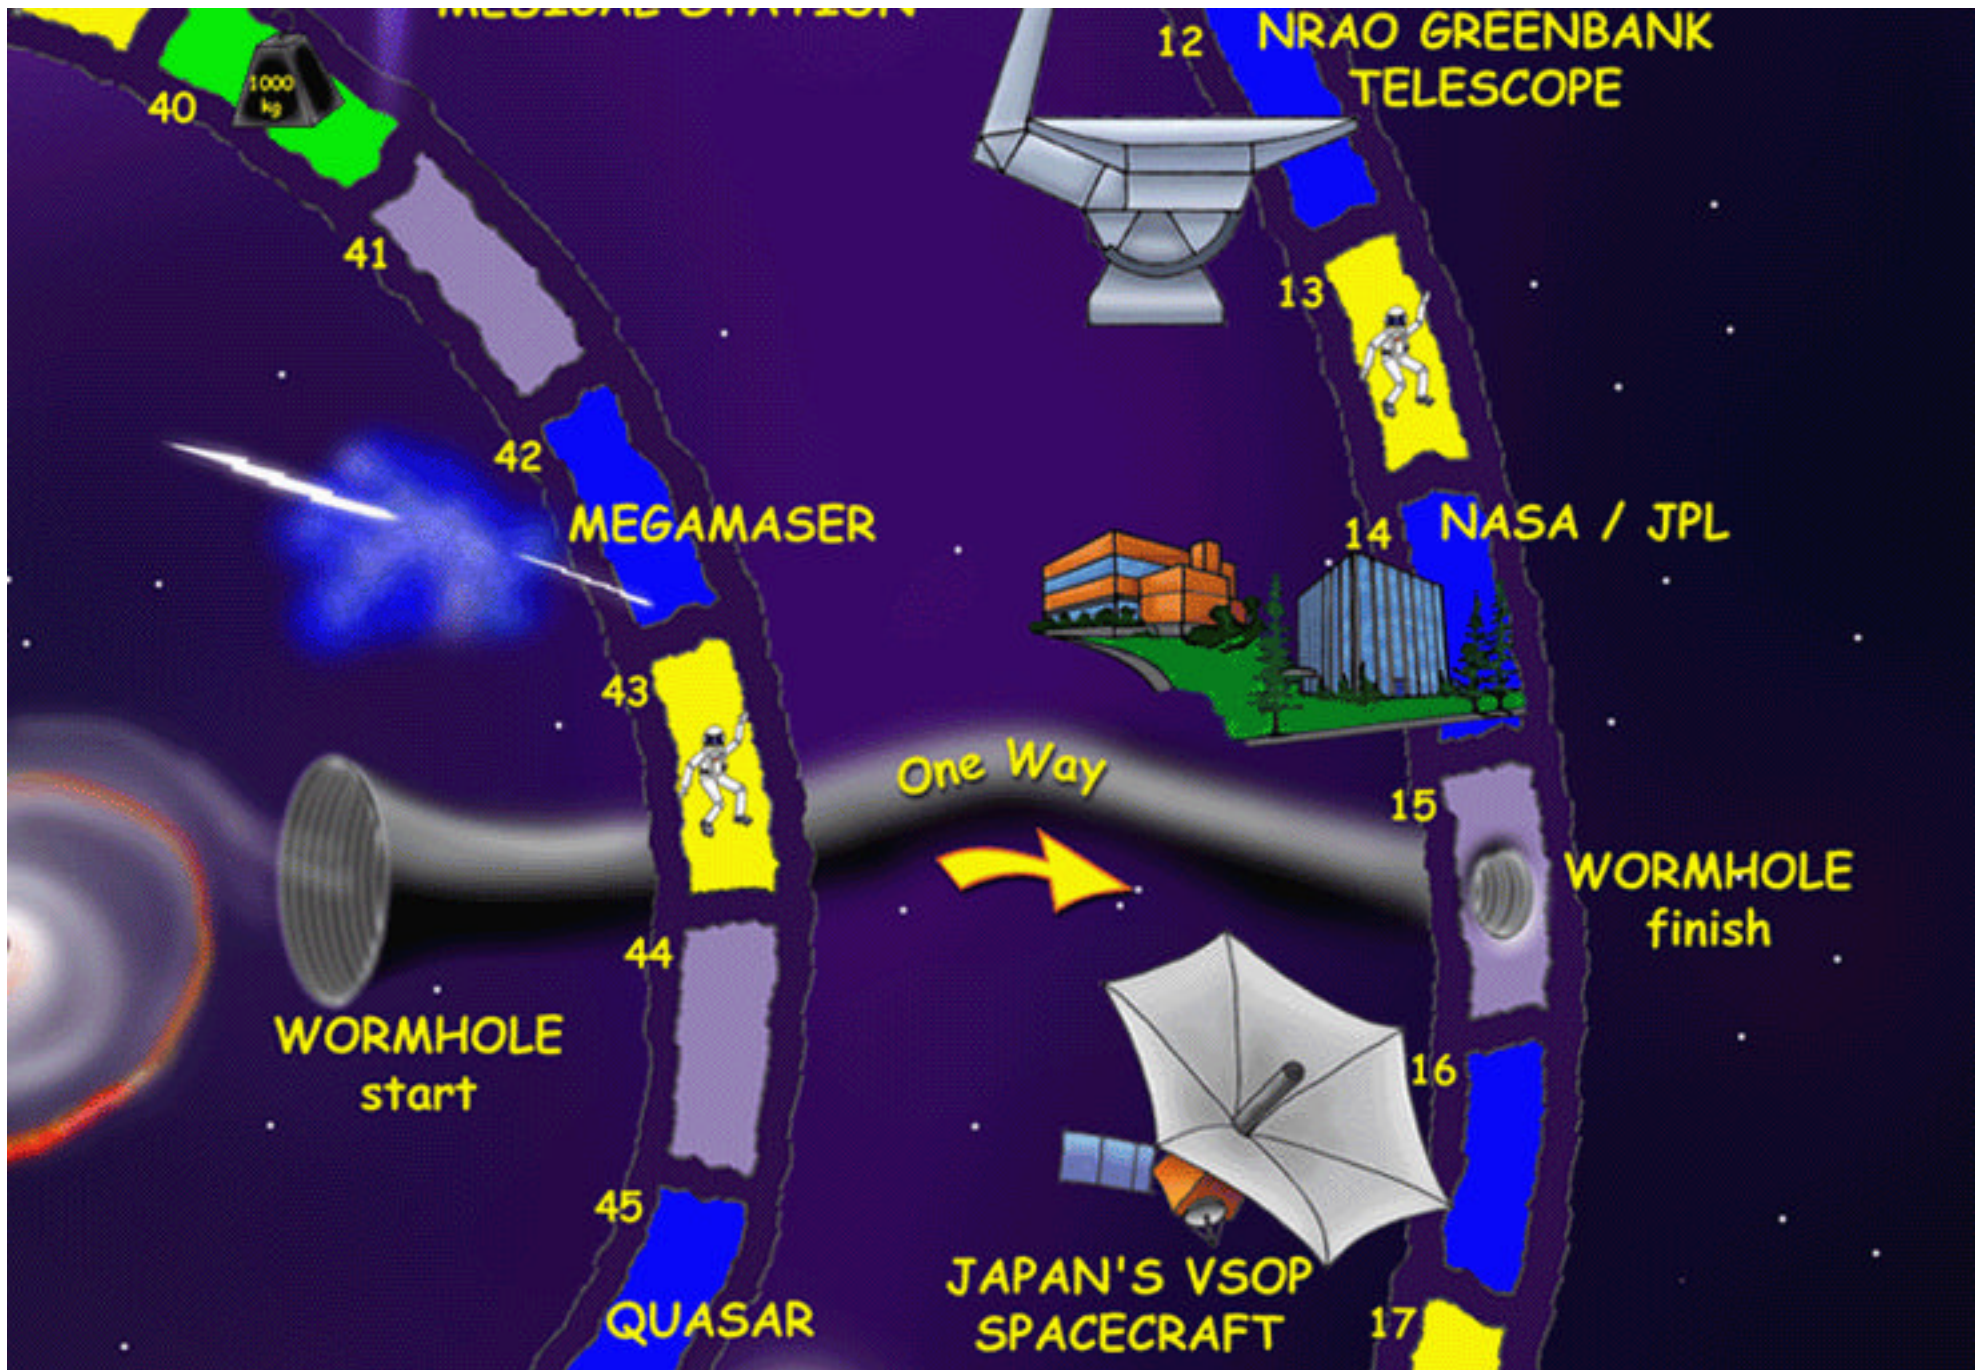

DEEP SPACE NETWORK
TRACKING STATION

BLAST
OFF!

VERY L
ARR

REPAIR

38

39

SPACE VERY LONG BASELINE INTERFEROMETRY
INTERGALACTIC ADVENTURE

FALLING INTO A BLACK HOLE

**NEW
ADVENTURE
CARDS**

**USED
ADVENTURE
CARDS**