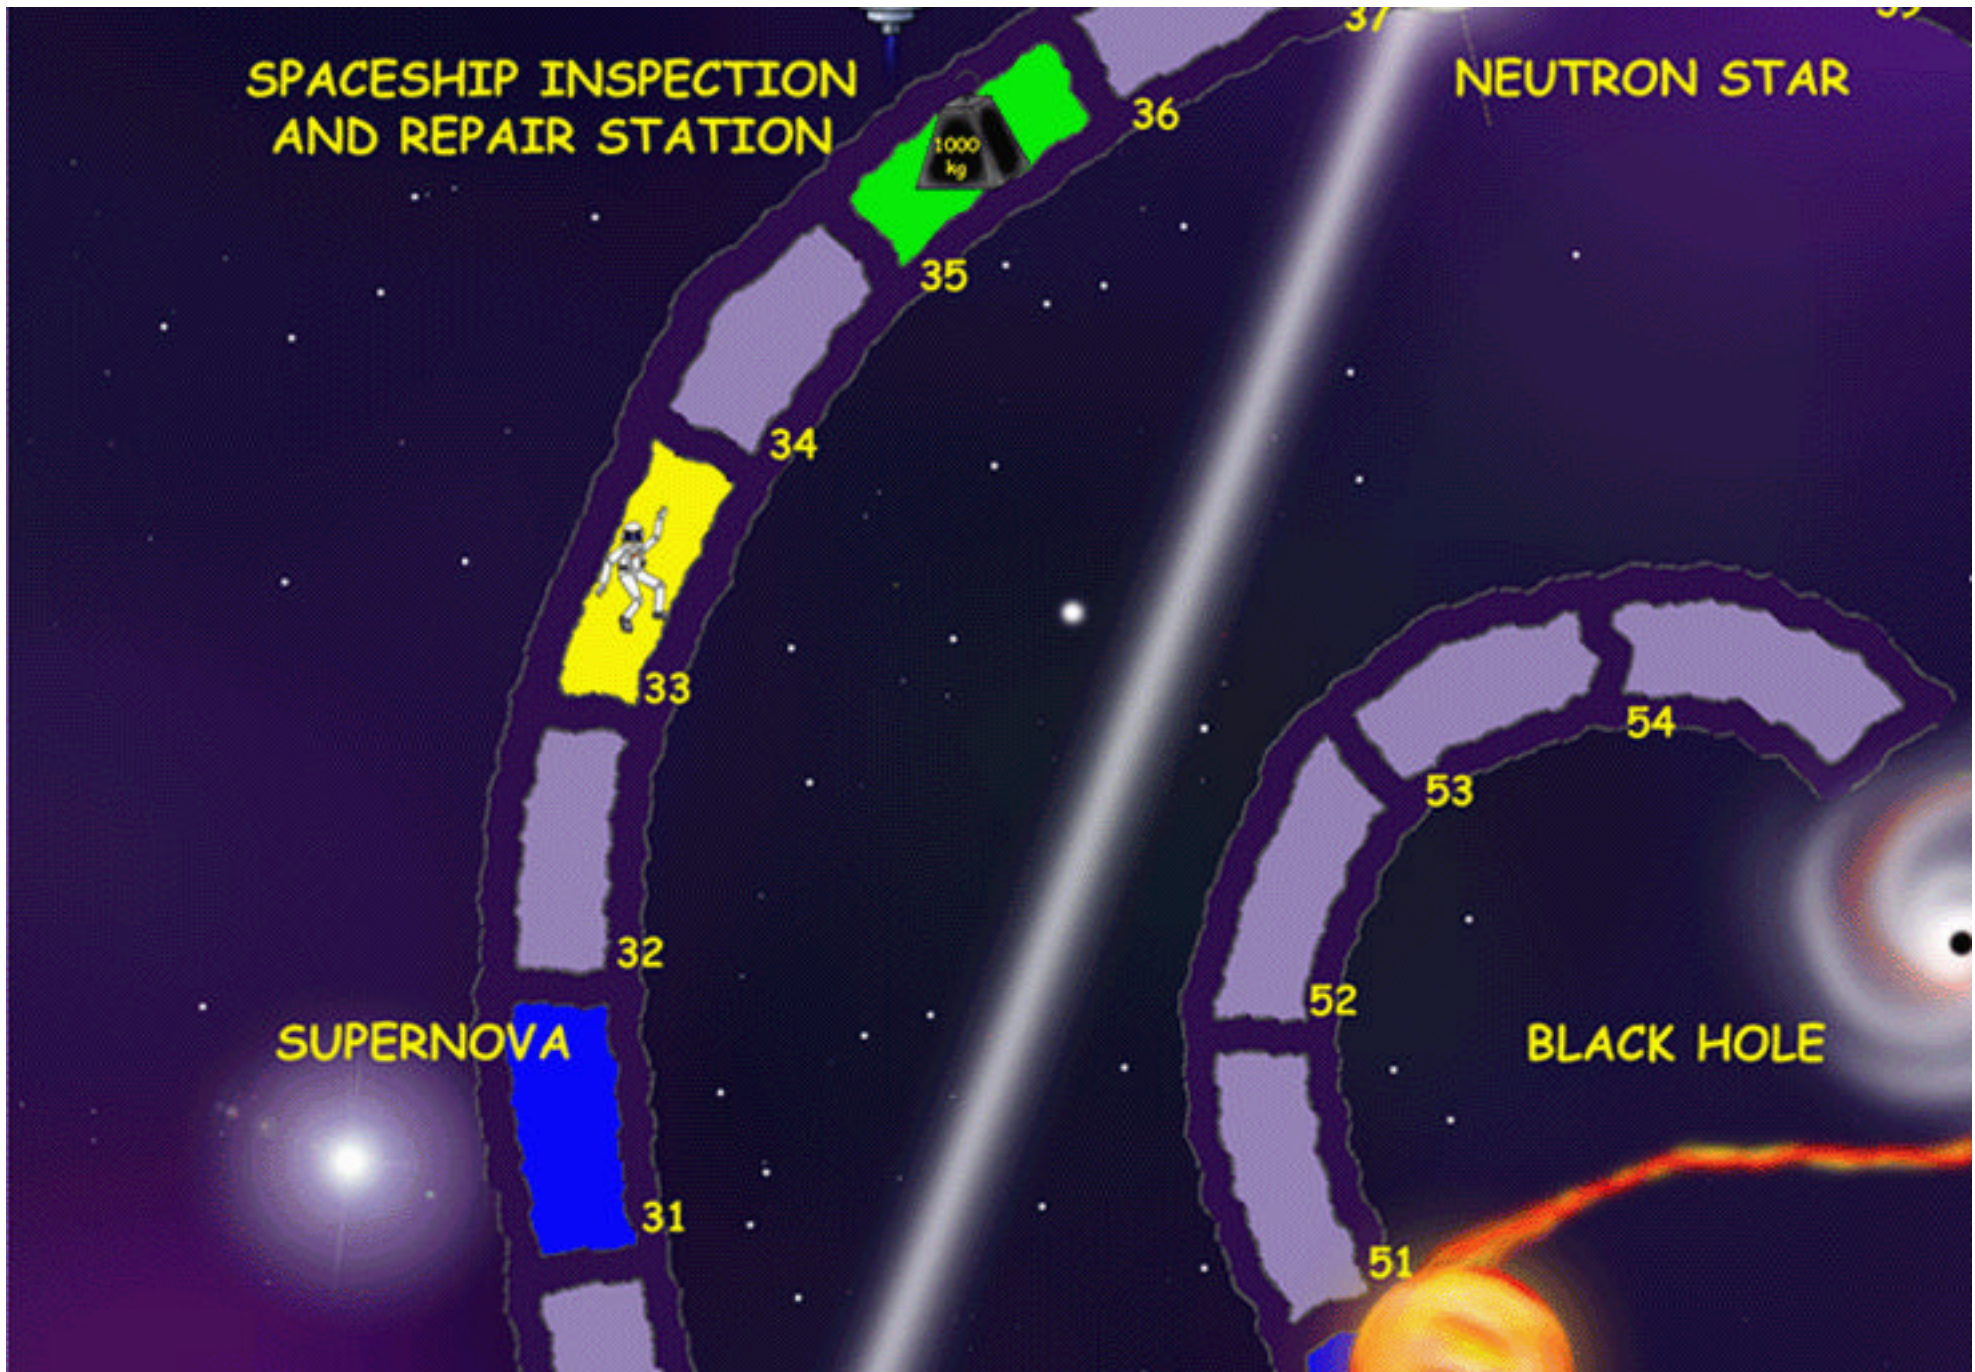

DEEP SPACE NETWORK
TRACKING STATION

BLAST
OFF!

VERY L
ARR

REPAIR

38

39

SPACE VERY LONG BASELINE INTERFEROMETRY
INTERGALACTIC ADVENTURE

FALLING INTO A BLACK HOLE

**NEW
ADVENTURE
CARDS**

**USED
ADVENTURE
CARDS**