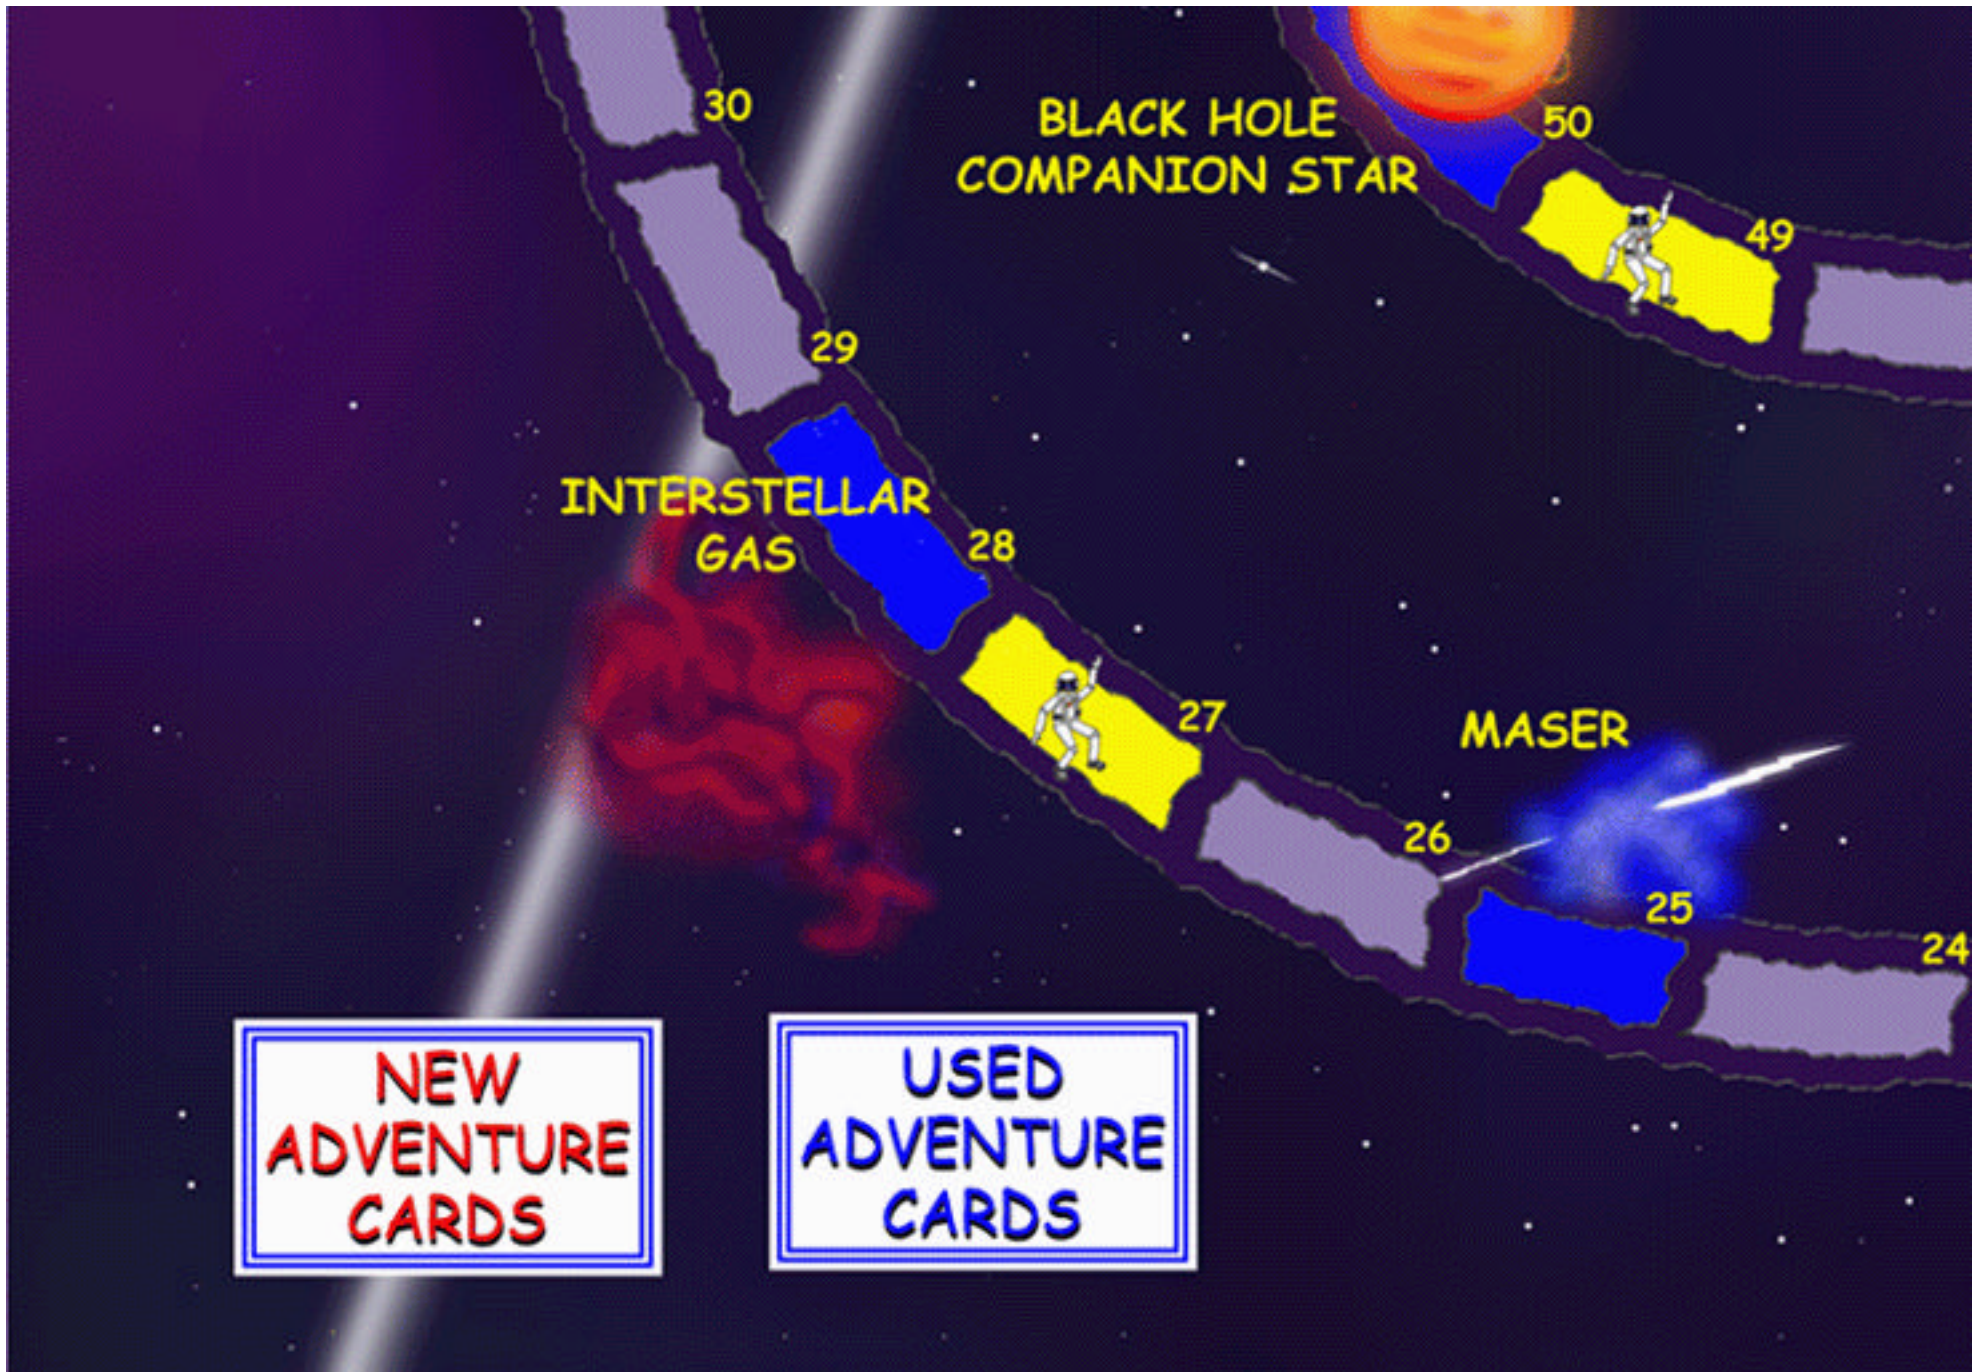

DEEP SPACE NETWORK
TRACKING STATION

BLAST
OFF!

VERY L
ARR

REPAIR

38

39

SPACE VERY LONG BASELINE INTERFEROMETRY
INTERGALACTIC ADVENTURE

FALLING INTO A BLACK HOLE

**NEW
ADVENTURE
CARDS**

**USED
ADVENTURE
CARDS**