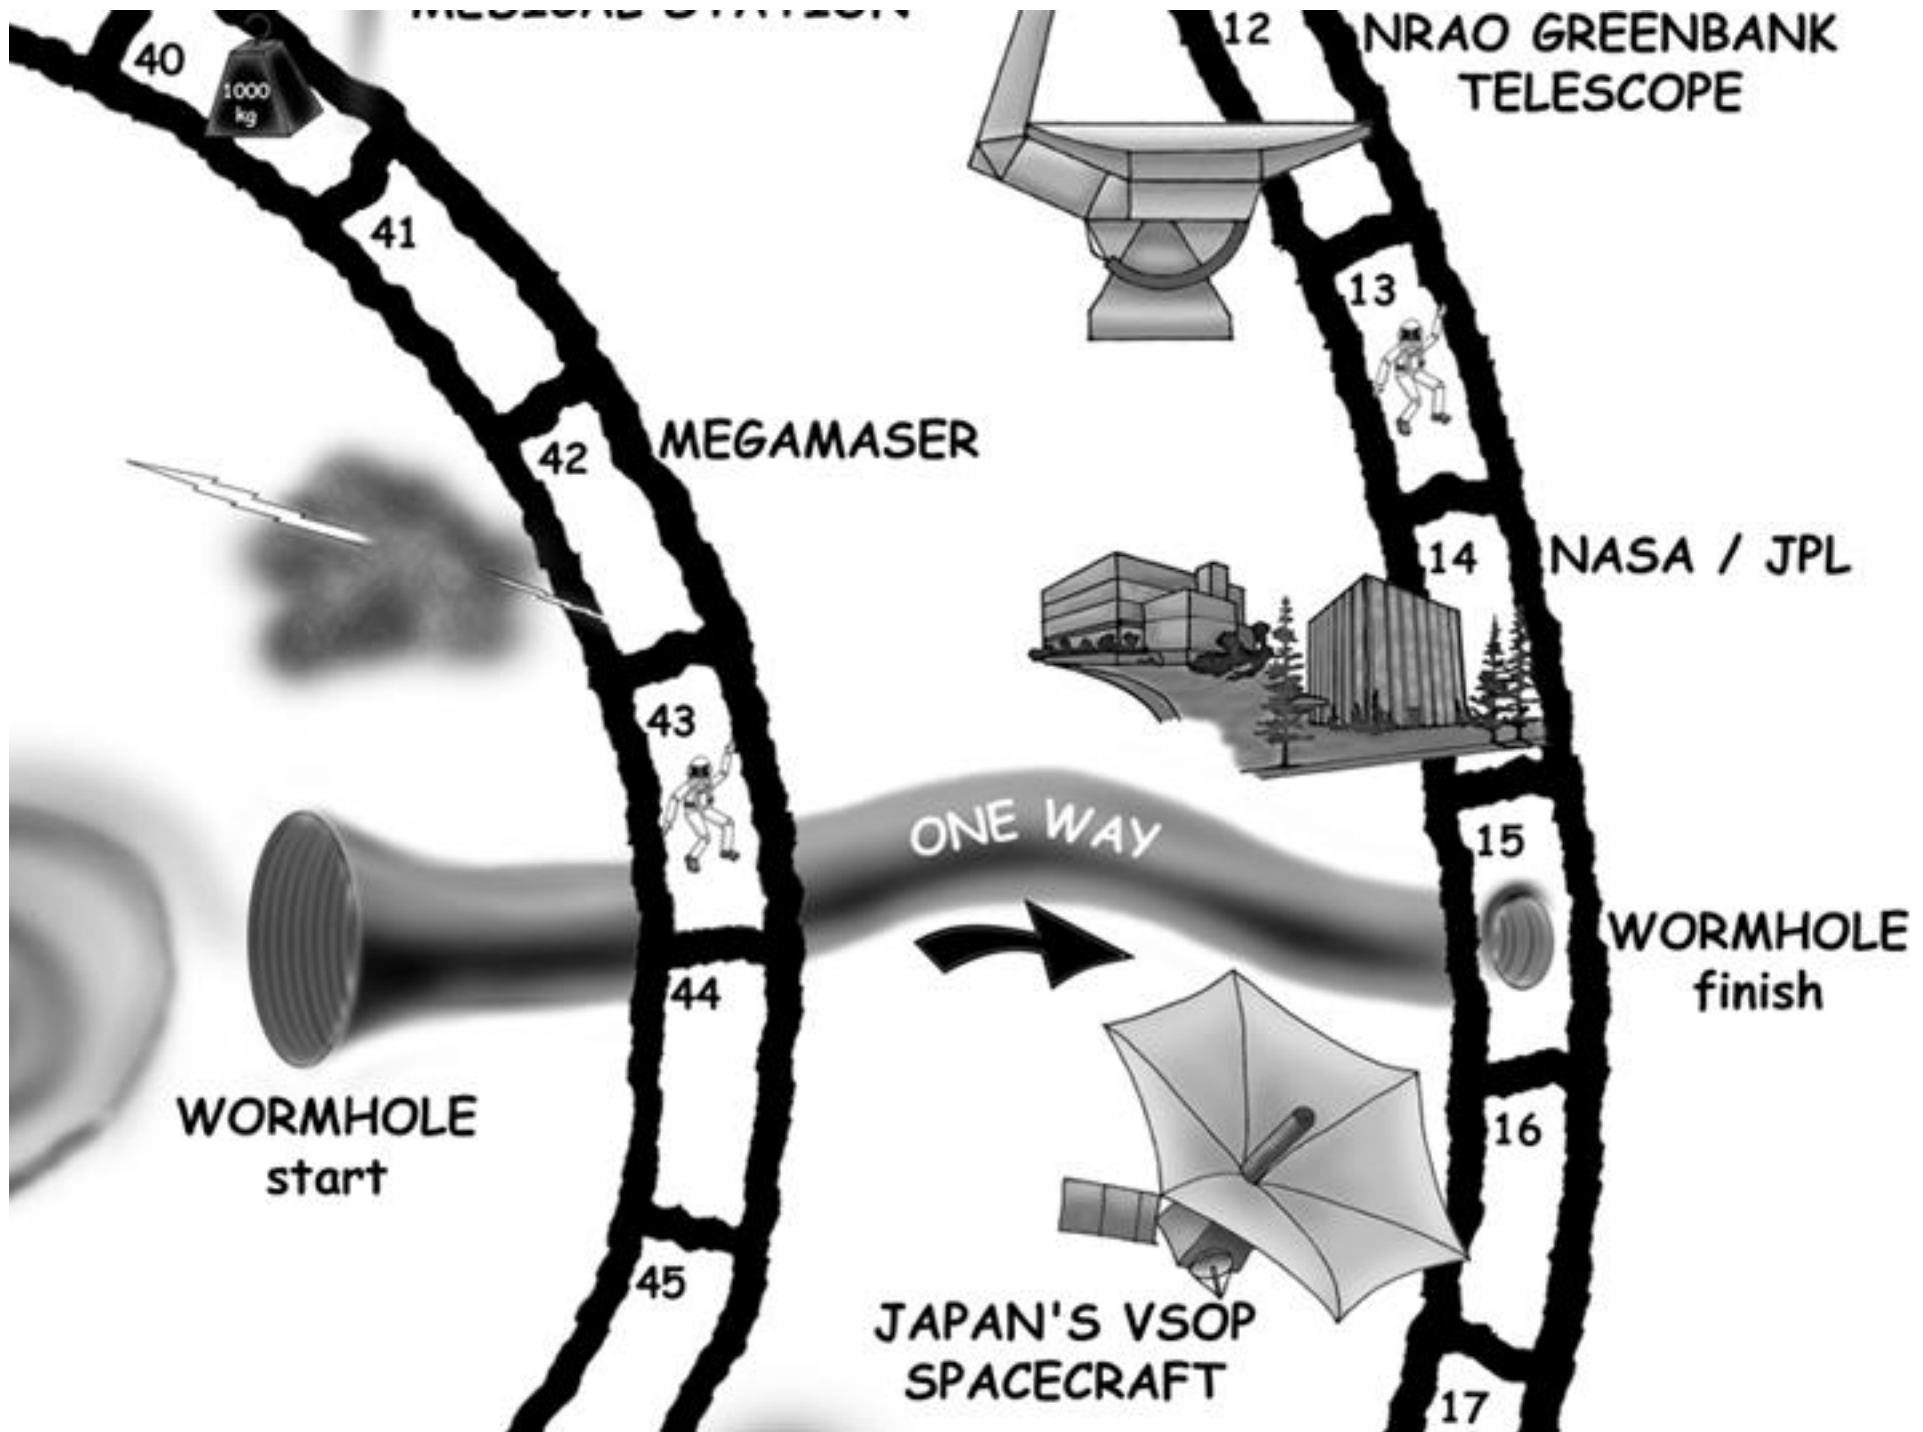

DSN TRACKING
STATION

BLAST
OFF!

S

F

VERY LARGE
ARRAY

37

38

39

SPACE VERY LARGE BASELINE INTERFEROMETER INTERGALACTIC ADVENTURE FALLING INTO A BLACK HOLE

XXXXXXXXXX

SPACESHIP INSPECTION
AND REPAIR STATION

NEUTRON STAR

SUPERNOVA

BLACK HOLE

NEW
ADVENTURE
CARDS

USED
ADVENTURE
CARDS