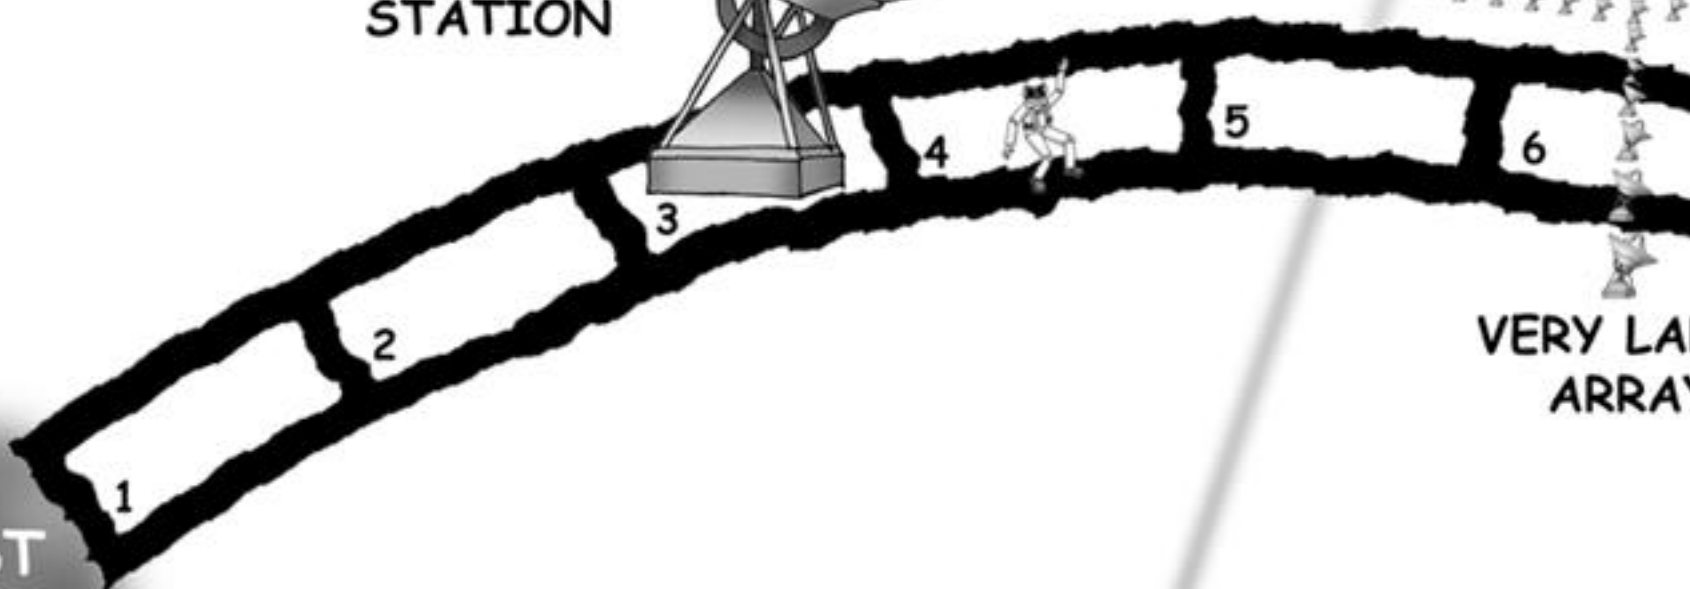

DSN TRACKING
STATION

BLAST
OFF!

S

F

VERY LARGE
ARRAY

37

38

39

SPACE VERY LARGE BASELINE INTERFEROMETER INTERGALACTIC ADVENTURE FALLING INTO A BLACK HOLE

XXXXXXXXXX

SPACESHIP INSPECTION
AND REPAIR STATION

NEUTRON STAR

SUPERNOVA

BLACK HOLE

NEW
ADVENTURE
CARDS

USED
ADVENTURE
CARDS