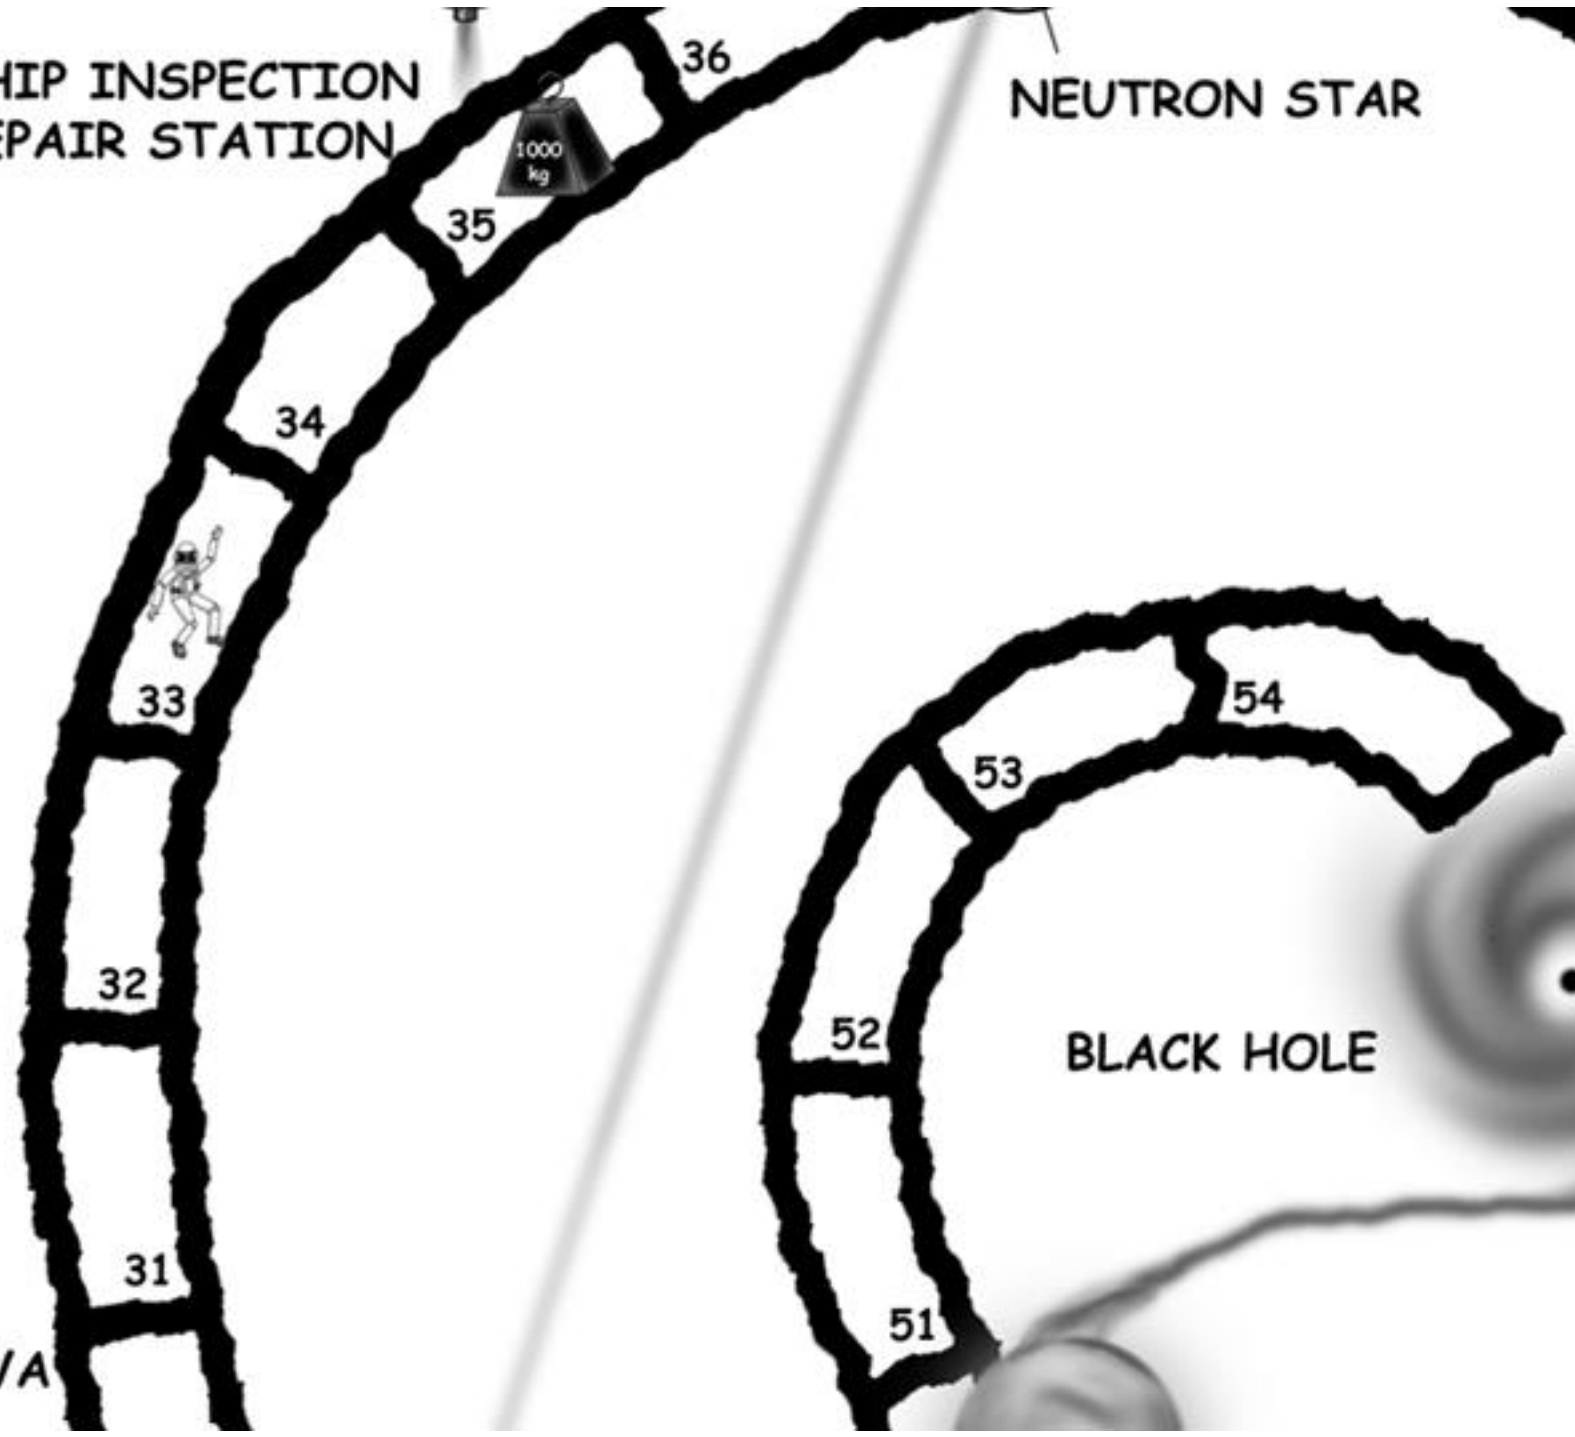

DSN TRACKING
STATION

BLAST
OFF!

S

F

VERY LARGE
ARRAY

37

38

39

SPACE VERY LARGE BASELINE INTERFEROMETER INTERGALACTIC ADVENTURE FALLING INTO A BLACK HOLE

XXXXXXXXXX

SPACESHIP INSPECTION
AND REPAIR STATION

NEUTRON STAR

SUPERNOVA

BLACK HOLE

NEW
ADVENTURE
CARDS

USED
ADVENTURE
CARDS