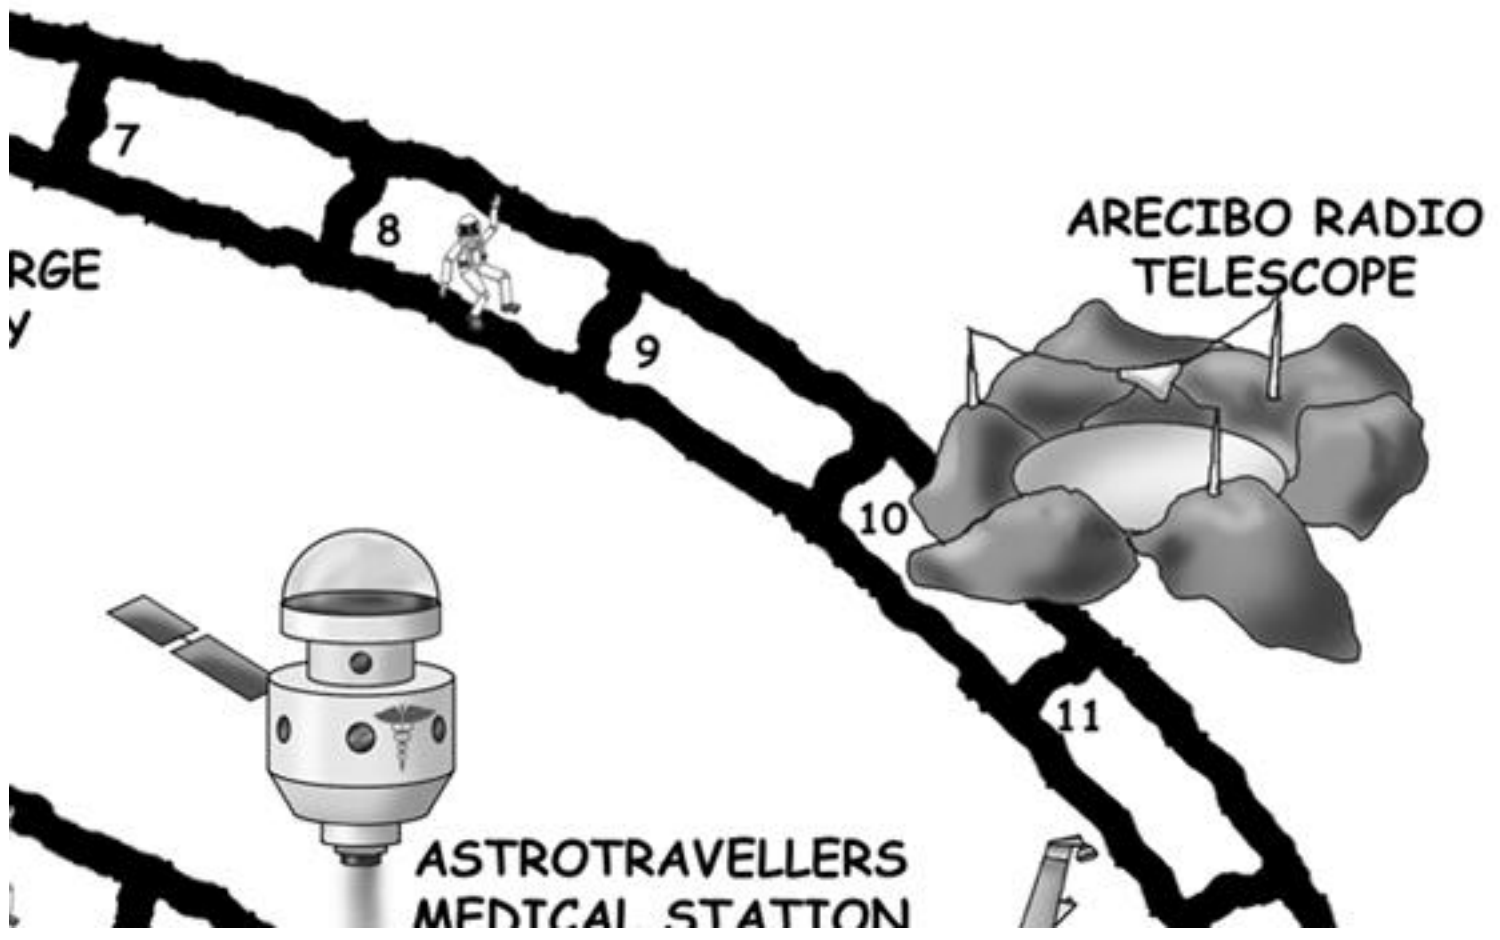

DSN TRACKING
STATION

BLAST
OFF!

S

F

VERY LARGE
ARRAY

37

38

39

SPACE VERY LARGE BASELINE INTERFEROMETER INTERGALACTIC ADVENTURE FALLING INTO A BLACK HOLE

XXXXXXXXXX

SPACESHIP INSPECTION
AND REPAIR STATION

NEUTRON STAR

SUPERNOVA

BLACK HOLE

NEW
ADVENTURE
CARDS

USED
ADVENTURE
CARDS