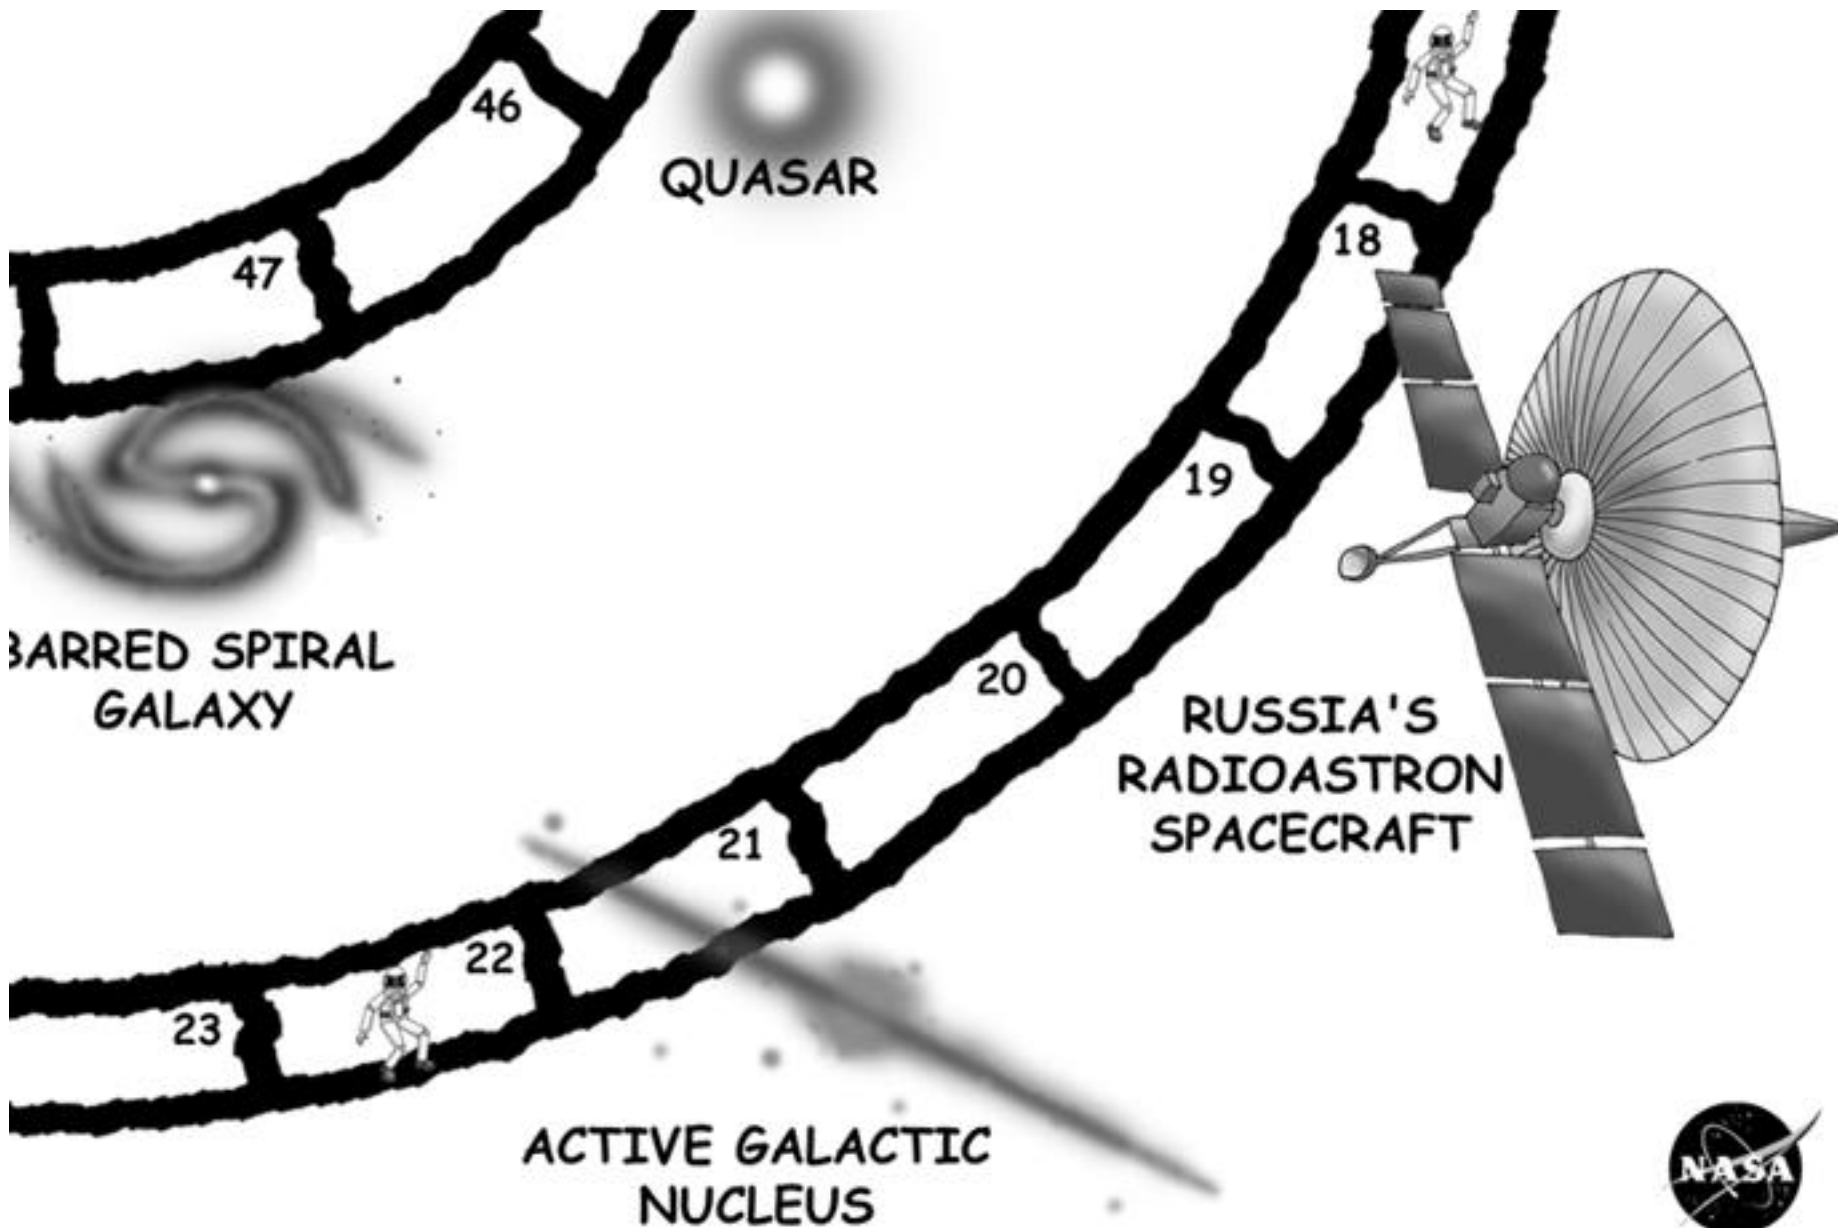

DSN TRACKING
STATION

BLAST
OFF!

S

F

VERY LARGE
ARRAY

37

38

39

SPACE VERY LARGE BASELINE INTERFEROMETER INTERGALACTIC ADVENTURE FALLING INTO A BLACK HOLE

XXXXXXXXXX

SPACESHIP INSPECTION
AND REPAIR STATION

NEUTRON STAR

SUPERNOVA

BLACK HOLE

NEW
ADVENTURE
CARDS

USED
ADVENTURE
CARDS