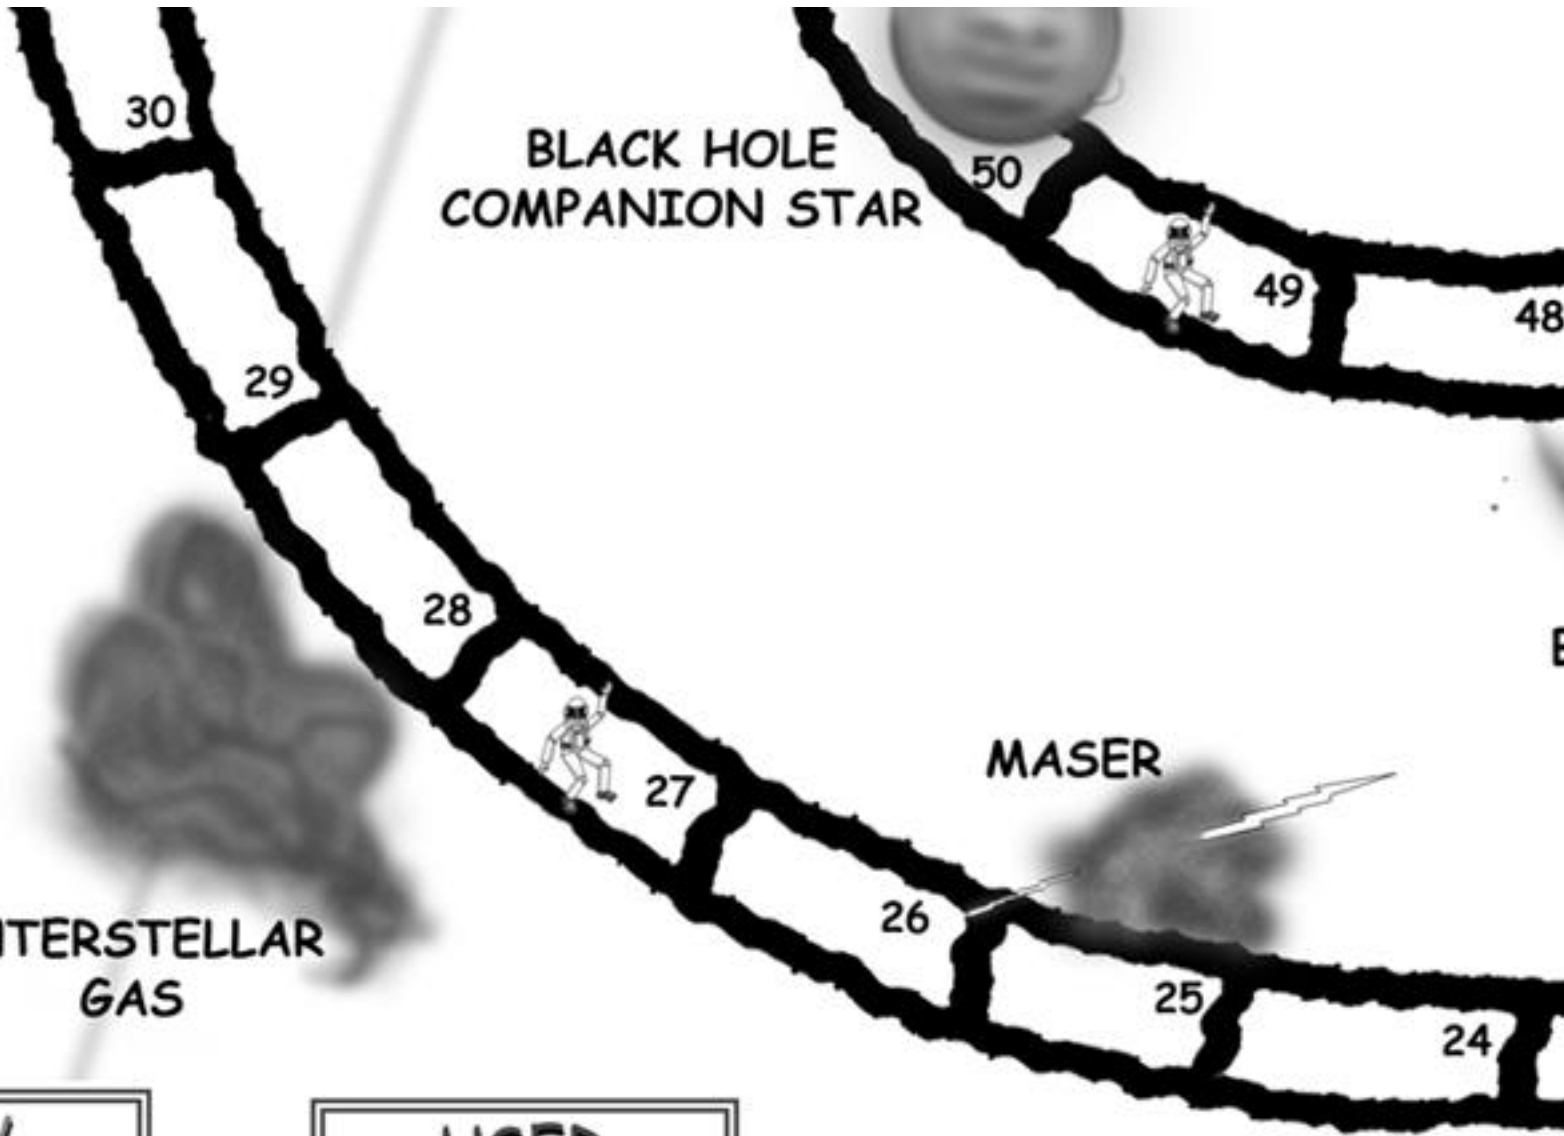

DSN TRACKING
STATION

BLAST
OFF!

S

F

VERY LARGE
ARRAY

37

38

39

SPACE VERY LARGE BASELINE INTERFEROMETER INTERGALACTIC ADVENTURE FALLING INTO A BLACK HOLE

XXXXXXXXXX

SPACESHIP INSPECTION
AND REPAIR STATION

NEUTRON STAR

SUPERNOVA

BLACK HOLE

NEW
ADVENTURE
CARDS

USED
ADVENTURE
CARDS